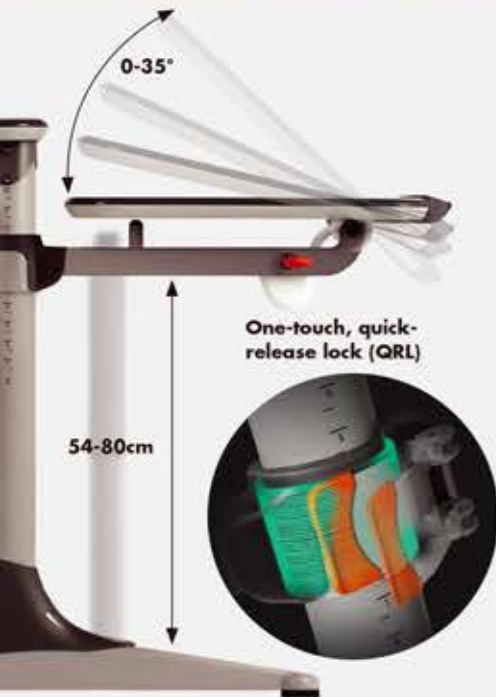

FOR MORE INFORMATION
www.nistulgrowuk.com
www.nistulgrow.com